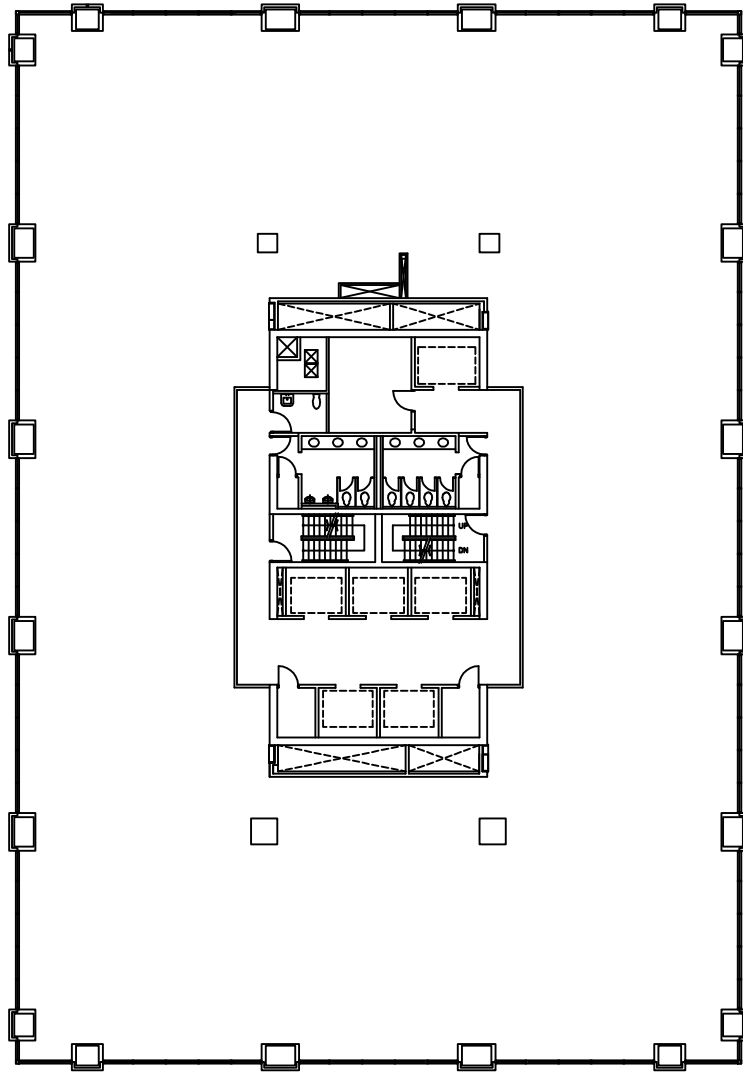

	Building Hudson's Bay Centre 2 Bloor Street East, Toronto, Ontario		Floor and Area CONCOURSE LEVEL	
	Updated By As Noted	Scale As Noted	Date August 2006	Dwg# A-1

Brookfield

Building

Hudson Bay Centre
 2 Bloor Street East,
 Toronto, Ontario
 M4W 1A8

Floor and Area

Typical High Rise

Updated By
 Brookfield Properties Corporation

Scale
 As Noted

Date
 November 2001

Dwg #
 A-24

Brookfield

Building