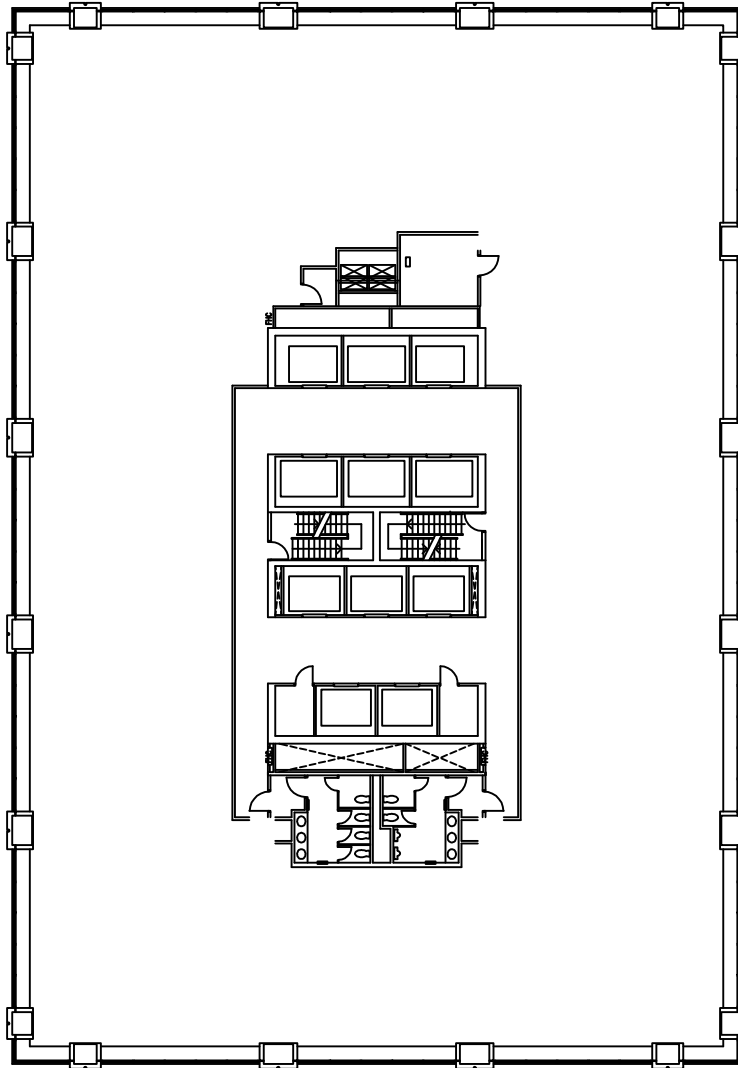

	Building Hudson's Bay Centre 2 Bloor Street East, Toronto, Ontario		Floor and Area CONCOURSE LEVEL	
	Updated By As Noted	Scale As Noted	Date August 2006	Dwg# A-1

Brookfield

Building

Hudson Bay Centre
 2 Bloor Street East,
 Toronto, Ontario
 M4W 1A8

Floor and Area

Typical High Rise

Updated By
 Brookfield Properties Corporation

Scale
 As Noted

Date
 November 2001

Dwg #
 A-24

Brookfield

Building

Hudson Bay Centre
 2 Bloor Street East,
 Toronto, Ontario
 M4W 1A8

Floor and Area

Typical Low Rise

Updated By
 Brookfield Properties Corporation

Scale
 As Noted

Date
 November 2001

Dwg #
 A-9